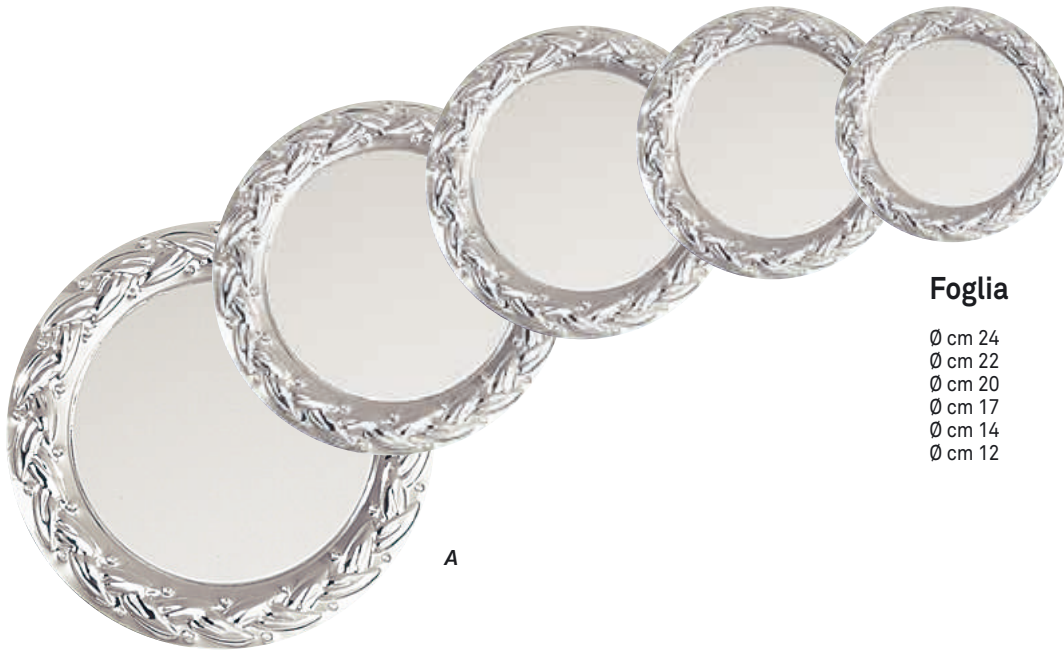

2 Anelli

Art. 2000 Ø cm 30
Art. 2001 Ø cm 26
Art. 2002 Ø cm 22
Art. 2003 Ø cm 18

Piatti ottone

BRASS PLATES

Compilation

Art. 5210 Ø cm 30
Art. 5211 Ø cm 17
Art. 5212 Ø cm 12

AS

AS

NB

BRASS

Onda

Art. 5250 Ø cm 24,5
Art. 5251 Ø cm 20
Art. 5252 Ø cm 16,5

NB

Ovale zigrinato

Art. 3050 cm 13x8
Art. 3051 cm 11x7
Versioni NB/AV

NB

NB

Rettangolare zigrinato

Art. 2800 cm 14x9
Art. 2801 cm 11x7
Versioni NB/AV

Piatti e dischi alluminio

PLATES AND ALUMINIUM DISKS

Foglia

Ø cm 24
Ø cm 22
Ø cm 20
Ø cm 17
Ø cm 14
Ø cm 12

Corda