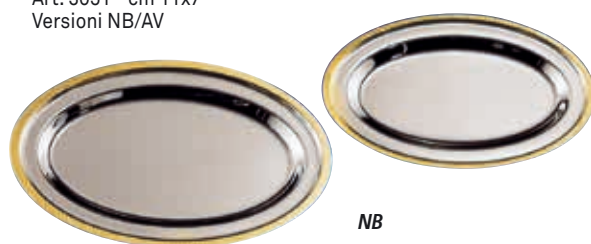

2 Anelli

Art. 2000 Ø cm 30
Art. 2001 Ø cm 26
Art. 2002 Ø cm 22
Art. 2003 Ø cm 18

Piatti ottone

BRASS PLATES

Compilation

Art. 5210 Ø cm 30
Art. 5211 Ø cm 17
Art. 5212 Ø cm 12

AS

AS

NB

BRASS

Onda

Art. 5250 Ø cm 24,5
Art. 5251 Ø cm 20
Art. 5252 Ø cm 16,5

NB

Ovale zigrinato

Art. 3050 cm 13x8
Art. 3051 cm 11x7
Versioni NB/AV

NB